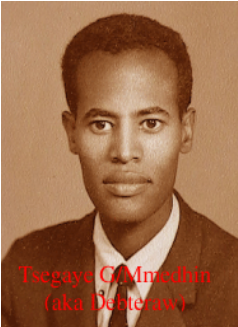

የኢትዮጵያ የፖለቲካ እስረኞች አንድነት ኮሚቴ (ኢፖእክ)  
**SOLIDARITY COMMITTEE FOR ETHIOPIAN  
 POLITICAL PRISONERS (SOCEPP)**

**JUNE 1991—JUNE 2011**  
**20 YEARS OF "DISAPPEARANCE" OF EPRP LEADERS**

JUNE 1991—TPLF/EPRDF forces, backed by others, attacked EPRP/A forces in Gondar and Gojjam and they were fortunate enough to capture several EPRP leaders while others like Geleb Dafla, Wasihun, Dereje etc got martyred.

Tsegaye Gebre Medhin (Deberaw). Sitotaw Hussein, Yishak Debre Tsion, Belette Amha (all members of the Leadership Committee), Hagos Bezabih, Teklai Gebre Sellasie and Desalegn Amsalu were captured and Azanaw Demile was deported with others from the Sudan. All have disappeared since. The ruling Tigrean front (TPLF) has refused to comment on their whereabouts while unofficially giving different replies (they were never captured, they have been killed, etc). The case of these "disappeared" has been ignored/forgotten by

international human rights bodies despite calls by SOCEPP, the EPRP and others for a reaction.

It is now 20 years since the above have been disappeared. Since 1993, other EPRP

members were also caught in Addis Abeba, Arba Minch and Bahr Dar and also disappeared. In this case, we can mention Ms Aberash Berta, Lemma Hailu, Tesfaye Kebede, Wondusirak Desta, Abebe Ainekulu, Mot Baynor, journalist Berhanu Ijigu, Dilu Gebeyehu, Abayneh Shiferaw, Getachew